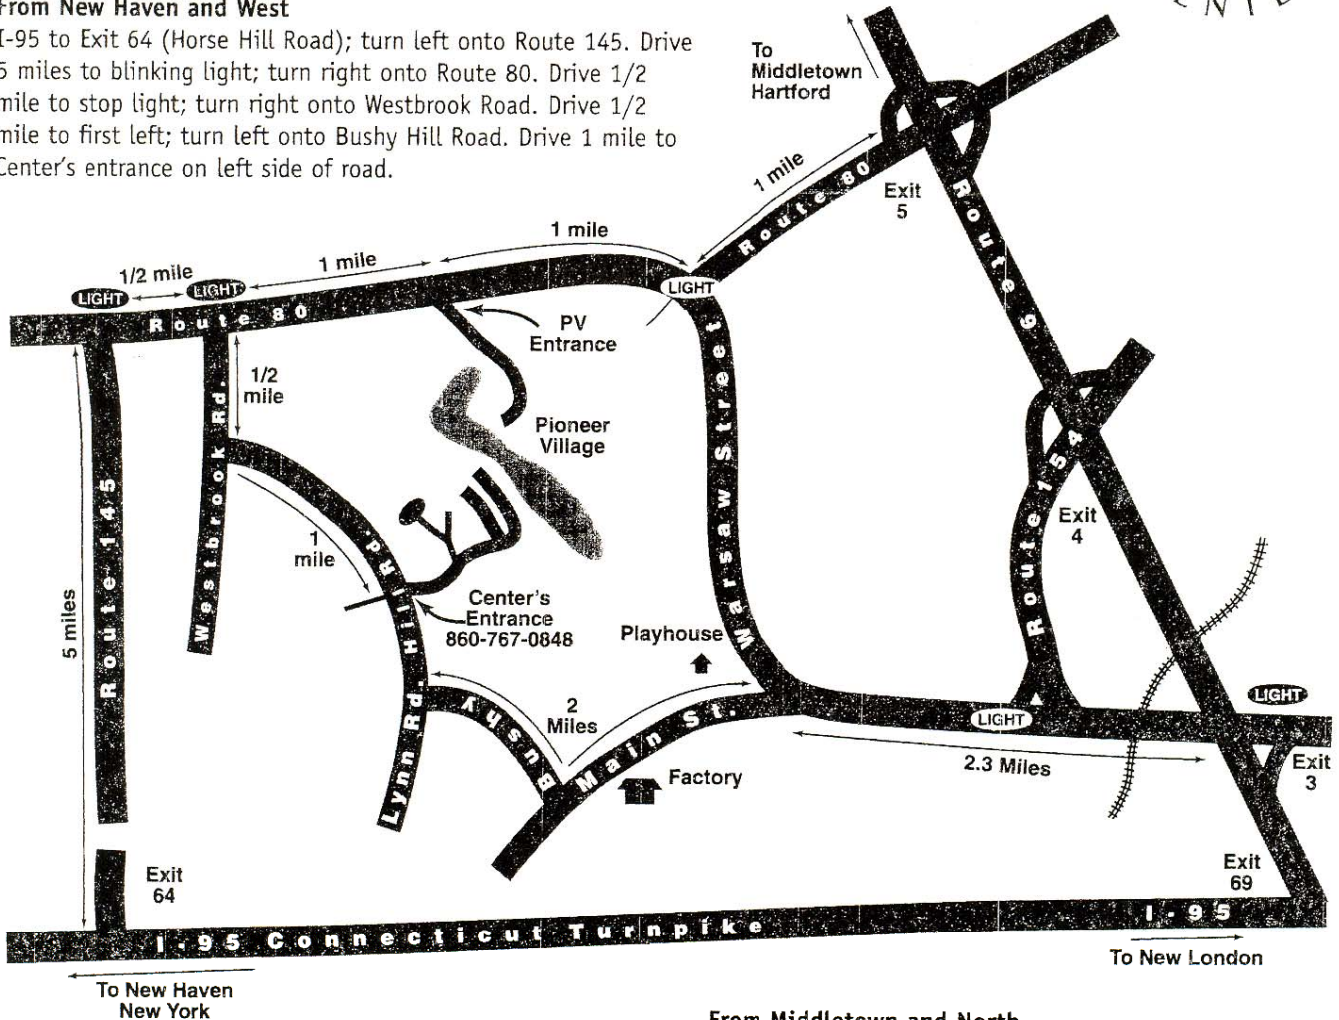

Incarnation Center Directions

From New Haven and West

I-95 to Exit 64 (Horse Hill Road); turn left onto Route 145. Drive 5 miles to blinking light; turn right onto Route 80. Drive 1/2 mile to stop light; turn right onto Westbrook Road. Drive 1/2 mile to first left; turn left onto Bushy Hill Road. Drive 1 mile to Center's entrance on left side of road.

From New London and East

I-95 to Exit 69; right onto Route 9 and north to Exit 3 (Route 154) Left off ramp through stop light and over railroad tracks. Straight through second stop light into Ivoryton. Keep Playhouse on right and take Main Street out past factory. Turn right at stop sign onto Bushy Hill Road. At top of hill turn right with Bushy Hill Road. Center's entrance is second on right.

From Middletown and North

Route 9 South to Exit 5; turn right onto Route 80. Drive 1 mile to blinking light; continue right on Route 80 for 2 miles to stop light; Turn left onto Westbrook Road; Drive 1/2 mile to first left; Turn onto Bushy Hill Road; drive 1 mile to Center's entrance on left.