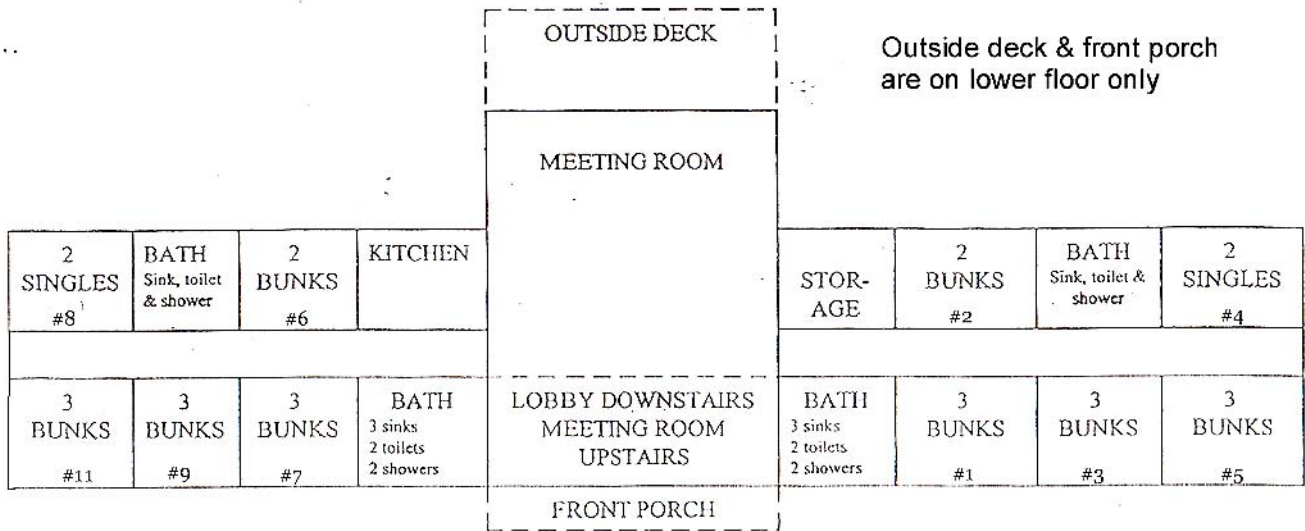

# KATSANIS HALL FLOOR PLAN TWO LEVELS

Private baths on 1st floor only are handicap accessible  
Capacity of each floor is 48, total of 96 for entire building