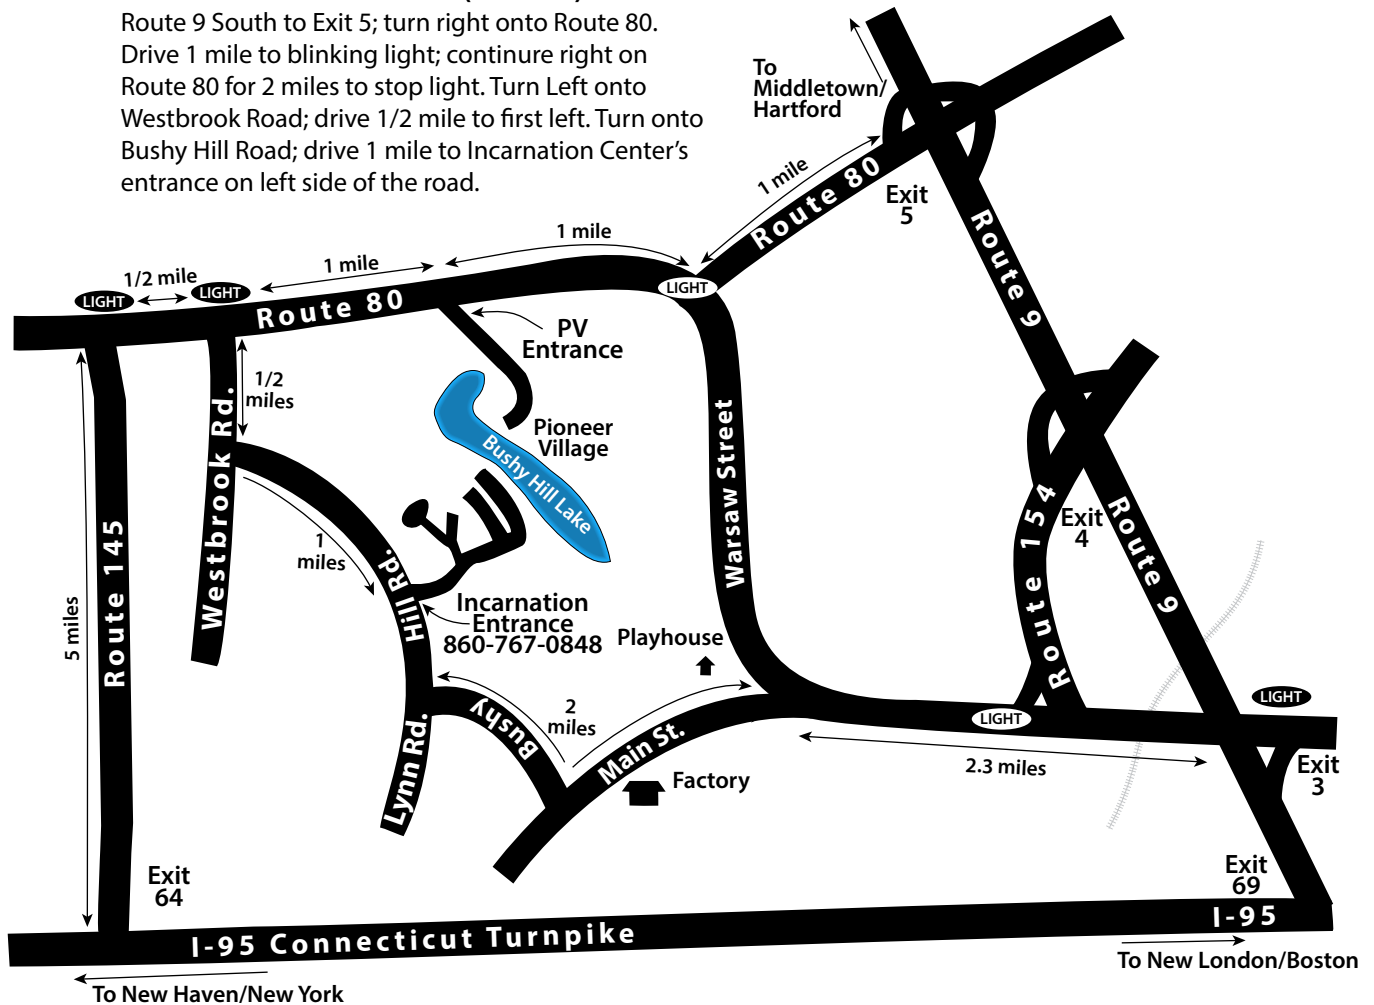

Incarnation Center Directions

From Middletown and North (Hartford):

Route 9 South to Exit 5; turn right onto Route 80. Drive 1 mile to blinking light; continue right on Route 80 for 2 miles to stop light. Turn Left onto Westbrook Road; drive 1/2 mile to first left. Turn onto Bushy Hill Road; drive 1 mile to Incarnation Center's entrance on left side of the road.

From New Haven and West (New York):

I-95 to Exit 64 (Horse Hill Road); turn left onto Route 145. Drive 5 Miles to blinking light; turn right onto Route 80. Drive 1/2 mile to stop light; turn right onto Westbrook Road. Drive 1/2 mile to first left; turn left onto Bushy Hill Road. Drive 1 mile to Incarnation Center's entrance on left side of the road.

From New London and East (Boston):

I-95 to Exit 69; right onto Route 9 and north to Exit 3 (Route 154); turn left off ramp; through stop light and over railroad tracks. Straight through second stop light into Ivoryton. Keep Playhouse on right and take Main Street past factory. Turn right at stop sign onto Bushy Hill Road. At top of hill, turn right with Bushy Hill Road. Incarnation Center's entrance is second on the right.